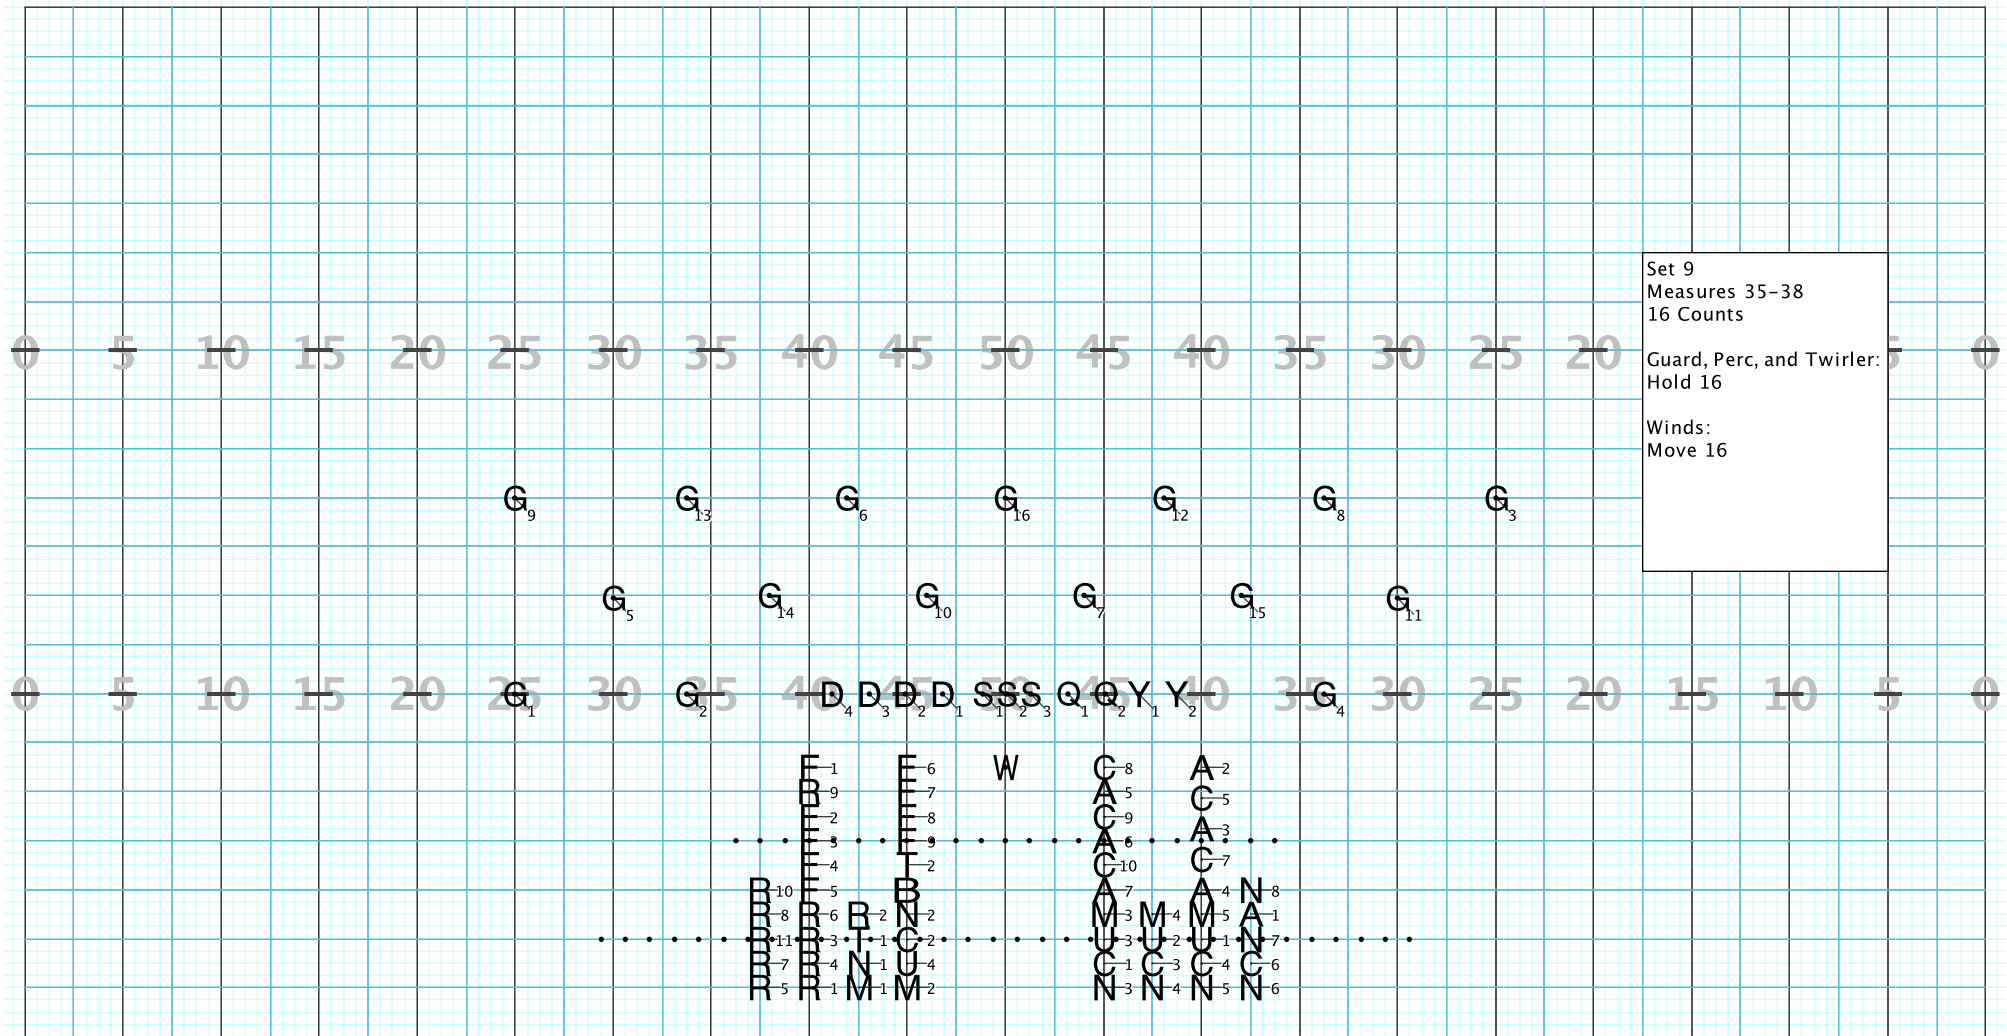

Director Viewpoint

Director Viewpoint

Set 2  
 Measures 11-12  
 8 Counts

Perc, Low Brass/Reeds, and  
 Trumpets:  
 Hold 8

All Others:  
 Move 8

Director Viewpoint

Director Viewpoint

Director Viewpoint

Director Viewpoint

Director Viewpoint

Director Viewpoint

Director Viewpoint

Set 9  
Measures 35-38  
16 Counts  
Guard, Perc, and Twirler:  
Hold 16  
Winds:  
Move 16

Director Viewpoint

Set 10  
 Measures 39-49  
 44 Counts  
 Winds, Perc, and Twirler:  
 Move 16  
 Hold 28  
 Guard:  
 Hold 44

Director Viewpoint

Set 11  
 Measures 50-53  
 16 Counts

Winds, Perc, and Guard:  
 Move 16  
 Hold 8

Twirler:  
 Hold 16

Director Viewpoint

Set 12  
 Measures 54-57  
 16 Counts

Guard, Twirler, and Perc:  
 Hold 16

Winds:  
 Move 8  
 Hold 8

Winds- FTL, M2 and N3

Director Viewpoint

Director Viewpoint

Director Viewpoint

Set 15  
 Measures 68-72 (End)  
 24 Counts  
 Move 12  
 Hold 12

Director Viewpoint