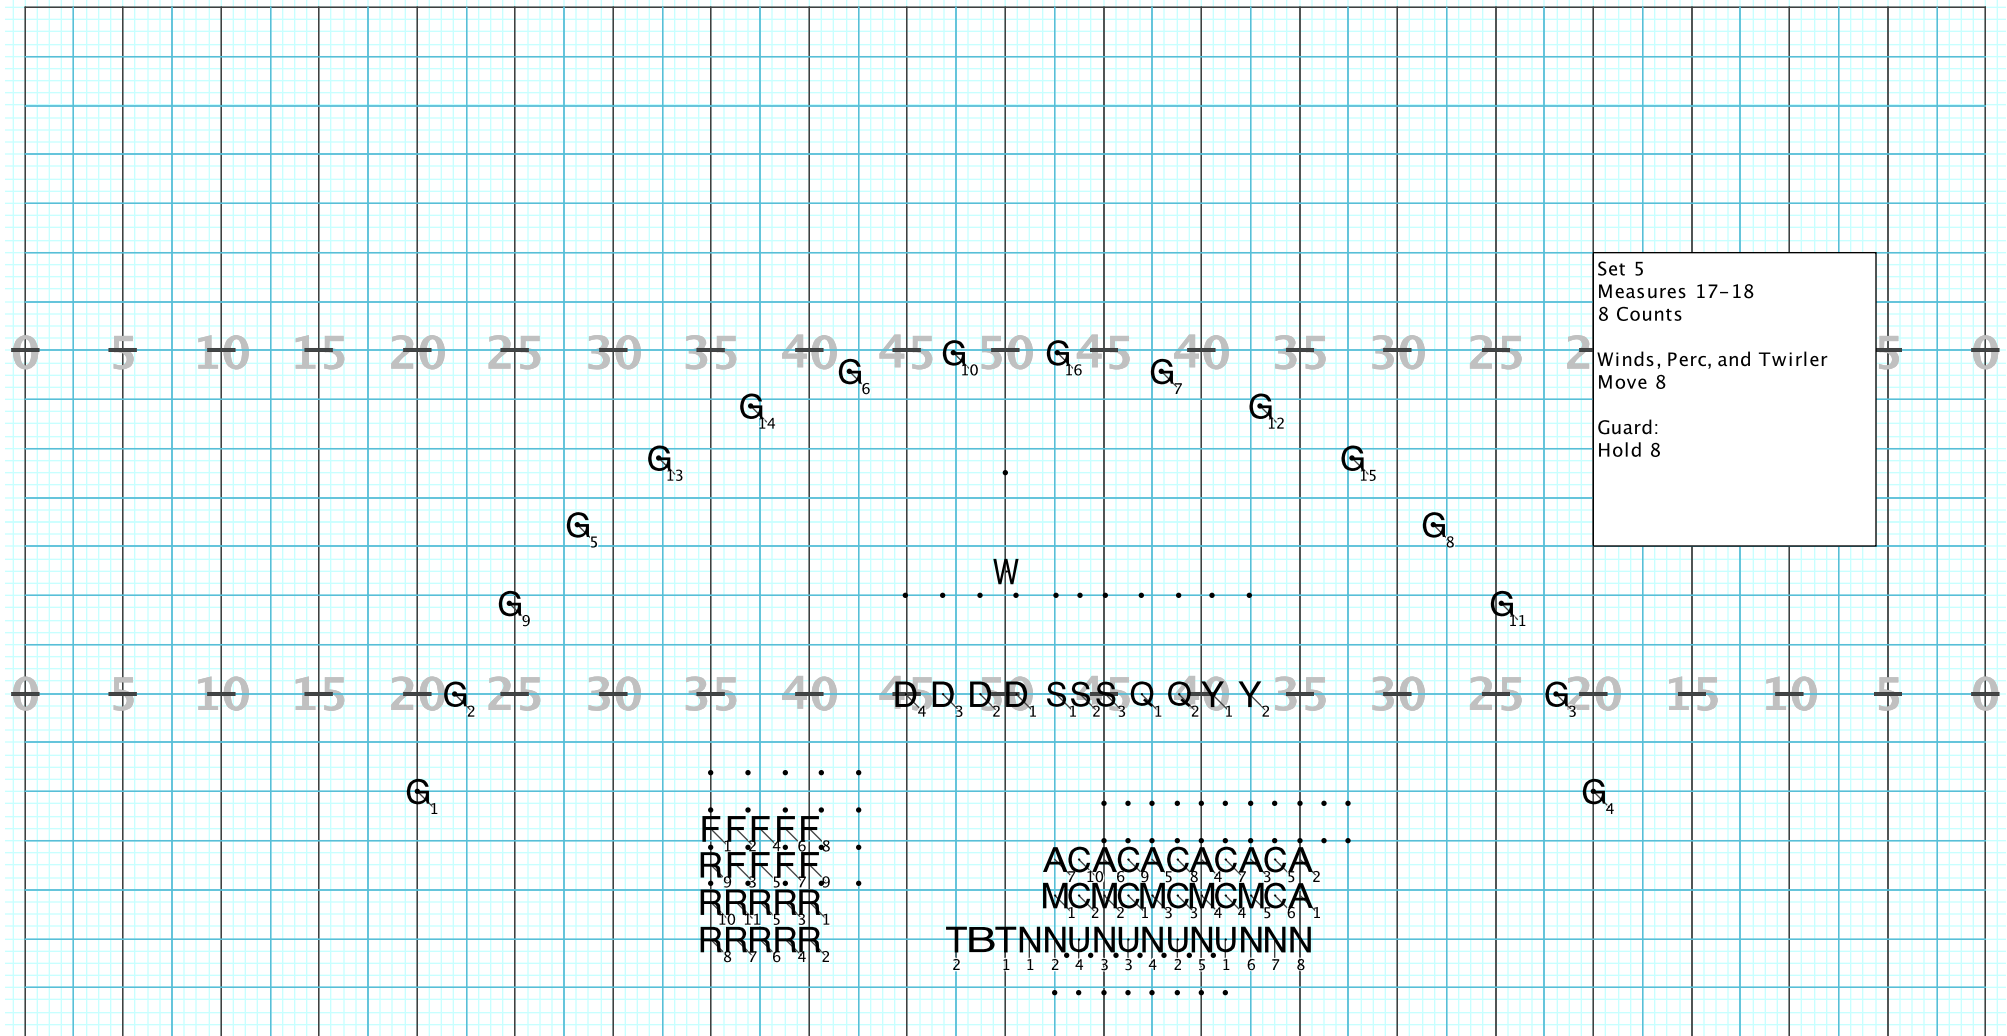

Director Viewpoint

Director Viewpoint

Set 2  
 Measures 11-12  
 8 Counts

Perc, Low Brass/Reeds, and  
 Trumpets:  
 Hold 8

All Others:  
 Move 8

Director Viewpoint

Director Viewpoint

Director Viewpoint

Director Viewpoint

Director Viewpoint

Director Viewpoint

Director Viewpoint

Set 9  
Measures 35-38  
16 Counts  
Guard, Perc, and Twirler:  
Hold 16  
Winds:  
Move 16

Director Viewpoint

Set 10  
 Measures 39-49  
 44 Counts  
 Winds, Perc, and Twirler:  
 Move 16  
 Hold 28  
 Guard:  
 Hold 44

Director Viewpoint

Set 11  
 Measures 50-53  
 16 Counts

Winds, Perc, and Guard:  
 Move 16  
 Hold 8

Twirler:  
 Hold 16

Director Viewpoint

Set 12  
 Measures 54-57  
 16 Counts

Guard, Twirler, and Perc:  
 Hold 16

Winds:  
 Move 8  
 Hold 8

Winds- FTL, M2 and N3

Director Viewpoint

Director Viewpoint

Director Viewpoint

Set 15  
 Measures 68-72 (End)  
 24 Counts  
 Move 12  
 Hold 12

Director Viewpoint