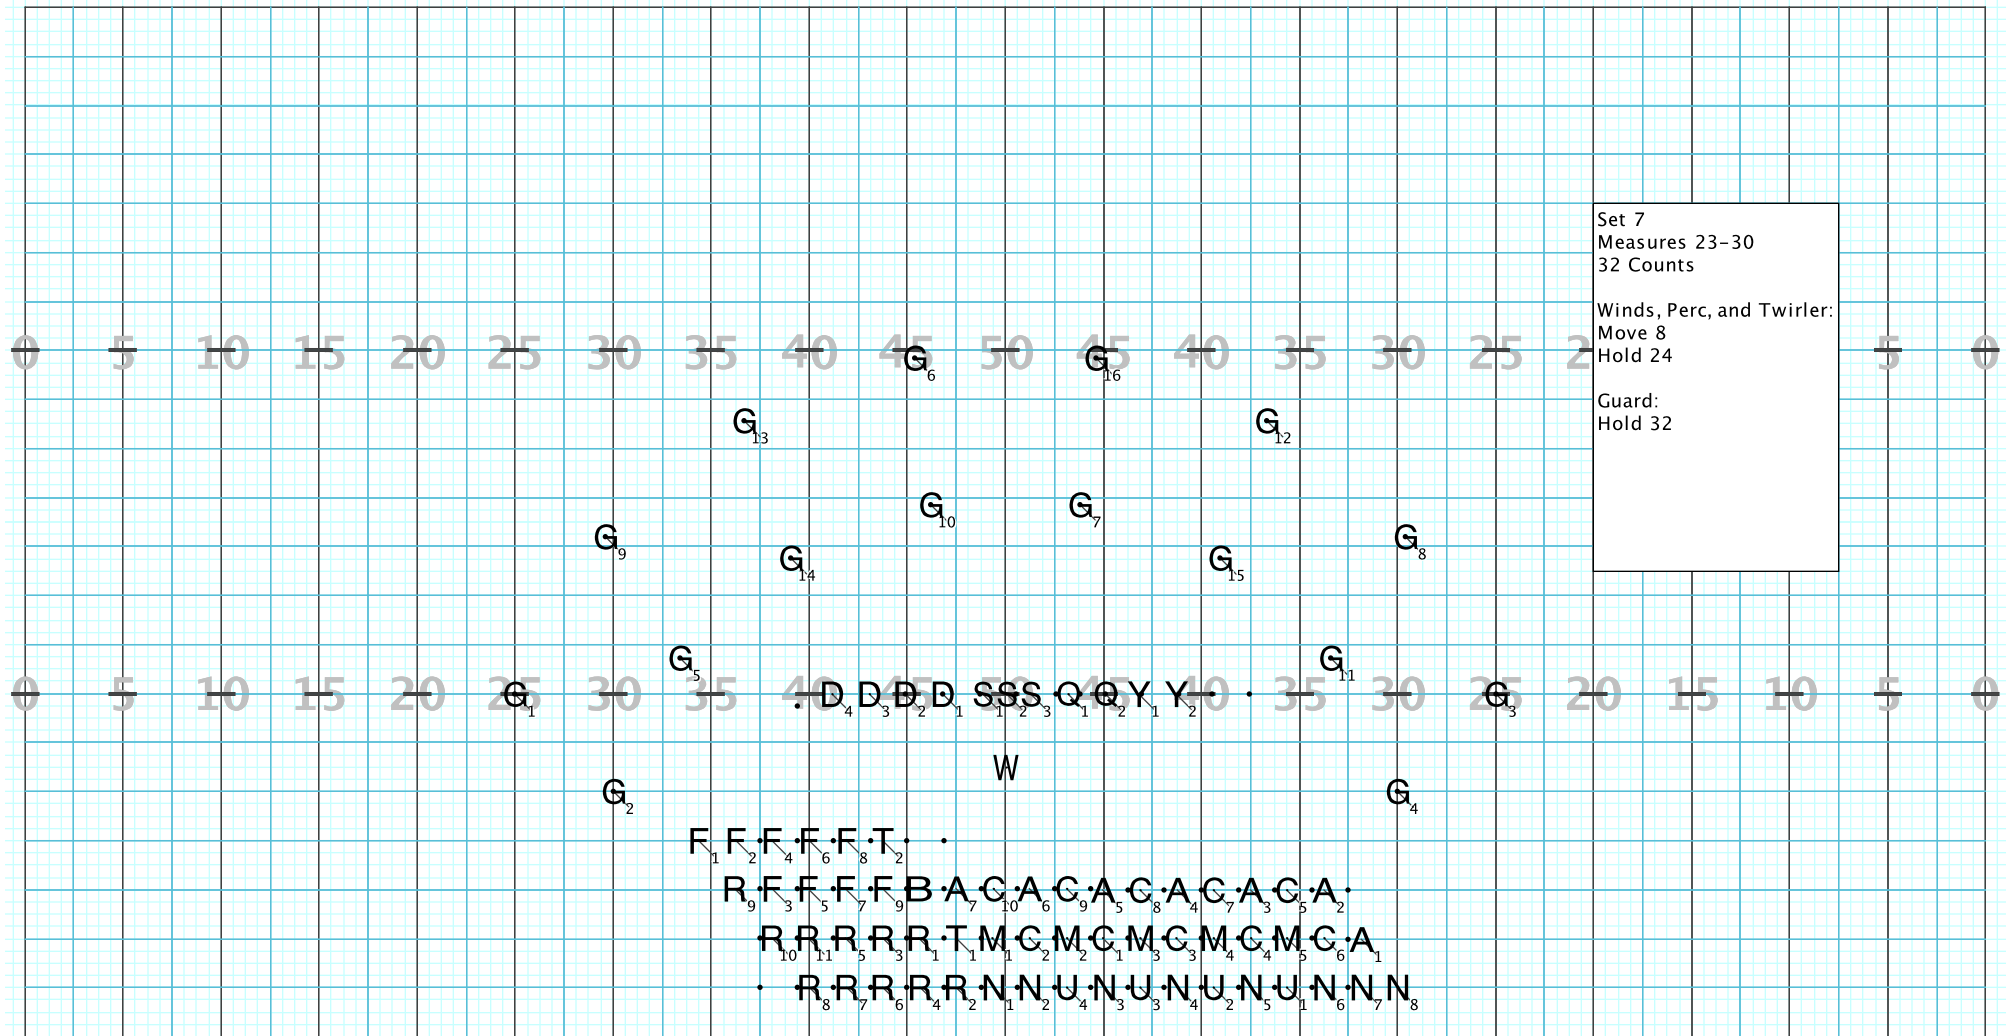

Director Viewpoint

Director Viewpoint

Set 2  
 Measures 11-12  
 8 Counts

Perc, Low Brass/Reeds, and  
 Trumpets:  
 Hold 8

All Others:  
 Move 8

Director Viewpoint

Director Viewpoint

Director Viewpoint

Director Viewpoint

Director Viewpoint

Director Viewpoint

Director Viewpoint

Set 9  
Measures 35-38  
16 Counts  
Guard, Perc, and Twirler:  
Hold 16  
Winds:  
Move 16

Director Viewpoint

Set 10  
 Measures 39-49  
 44 Counts  
 Winds, Perc, and Twirler:  
 Move 16  
 Hold 28  
 Guard:  
 Hold 44

Director Viewpoint

Set 11  
 Measures 50-53  
 16 Counts

Winds, Perc, and Guard:  
 Move 16  
 Hold 8

Twirler:  
 Hold 16

Director Viewpoint

Set 12  
 Measures 54-57  
 16 Counts

Guard, Twirler, and Perc:  
 Hold 16

Winds:  
 Move 8  
 Hold 8

Winds- FTL, M2 and N3

Director Viewpoint

Director Viewpoint

Director Viewpoint

Set 15  
 Measures 68-72 (End)  
 24 Counts  
 Move 12  
 Hold 12

Director Viewpoint