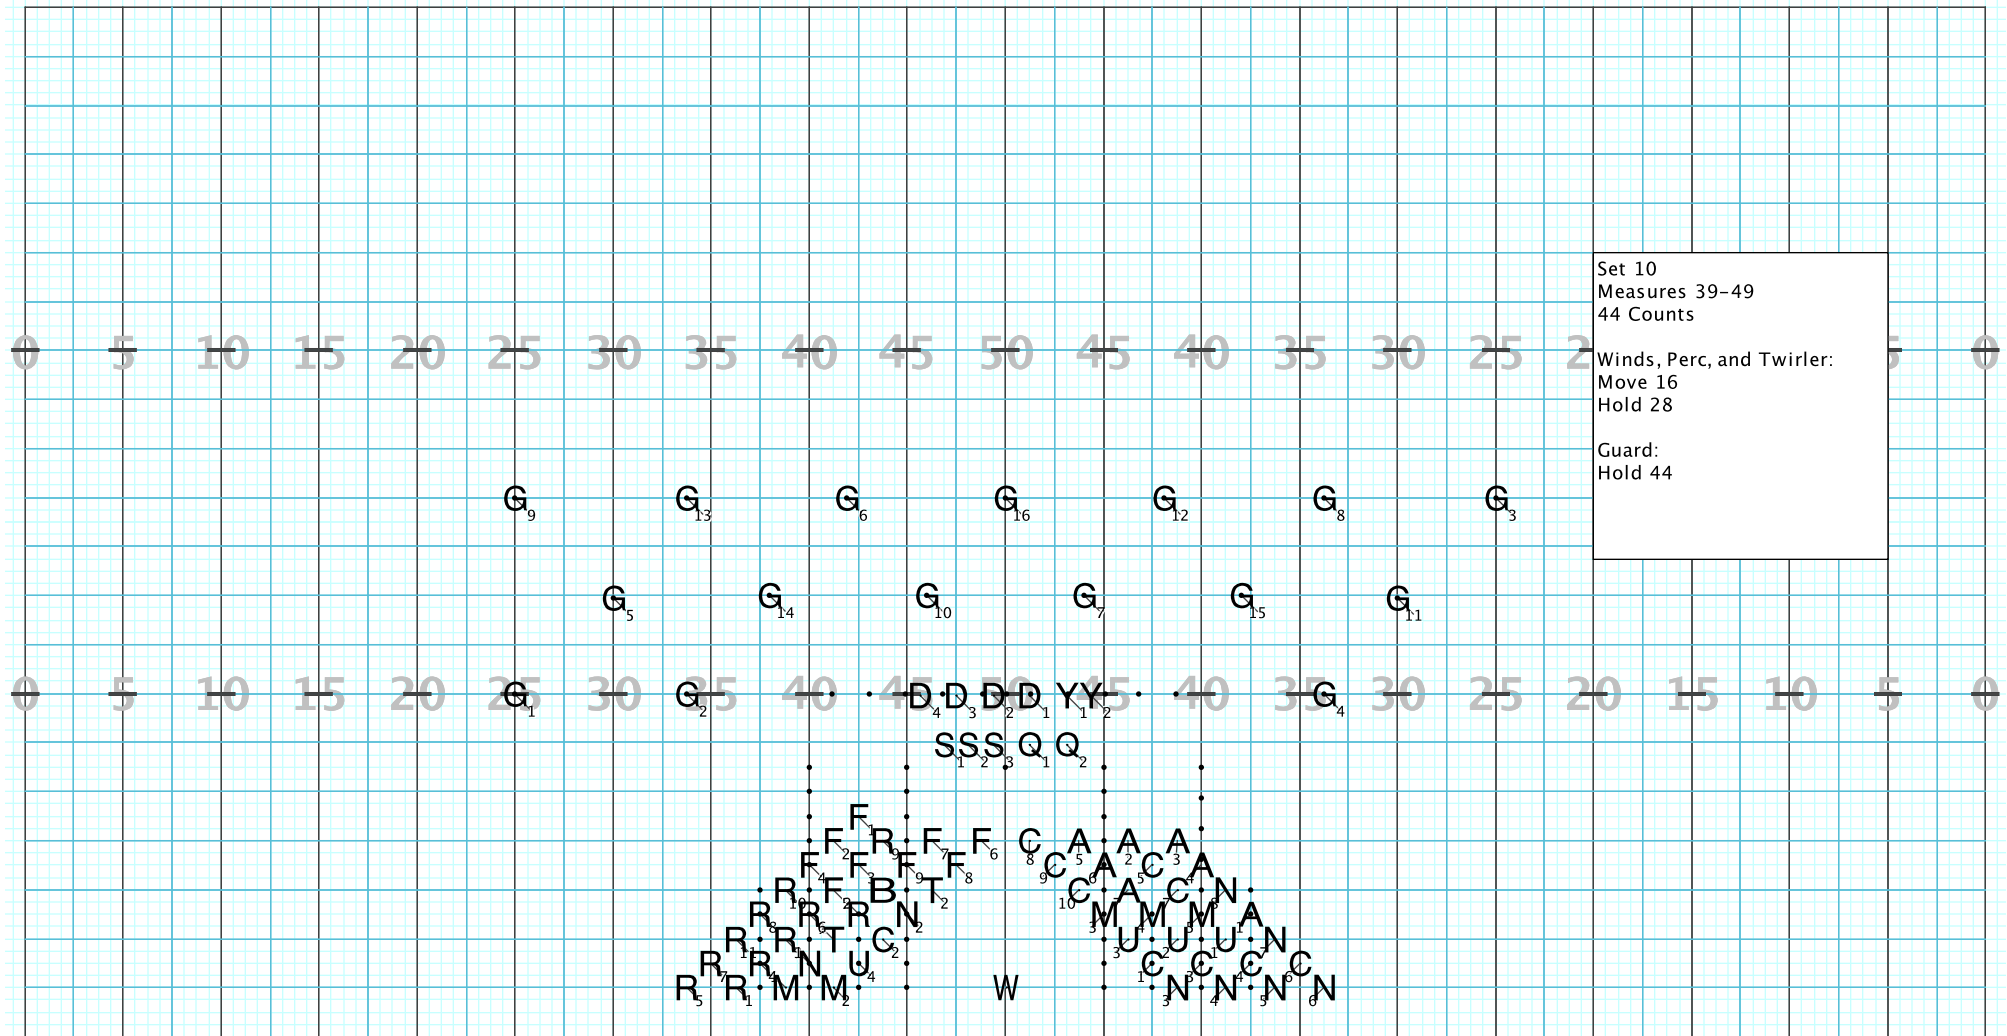

Director Viewpoint

Director Viewpoint

Set 2  
 Measures 11-12  
 8 Counts

Perc, Low Brass/Reeds, and  
 Trumpets:  
 Hold 8

All Others:  
 Move 8

Director Viewpoint

Director Viewpoint

Director Viewpoint

Director Viewpoint

Director Viewpoint

Director Viewpoint

Director Viewpoint

Set 9  
Measures 35-38  
16 Counts  
Guard, Perc, and Twirler:  
Hold 16  
Winds:  
Move 16

Director Viewpoint

Set 10  
 Measures 39-49  
 44 Counts  
 Winds, Perc, and Twirler:  
 Move 16  
 Hold 28  
 Guard:  
 Hold 44

Director Viewpoint

Set 11  
 Measures 50-53  
 16 Counts

Winds, Perc, and Guard:  
 Move 16  
 Hold 8

Twirler:  
 Hold 16

Director Viewpoint

Set 12  
 Measures 54-57  
 16 Counts

Guard, Twirler, and Perc:  
 Hold 16

Winds:  
 Move 8  
 Hold 8

Winds- FTL, M2 and N3

Director Viewpoint

Director Viewpoint

Director Viewpoint

Set 15  
 Measures 68-72 (End)  
 24 Counts  
 Move 12  
 Hold 12

Director Viewpoint